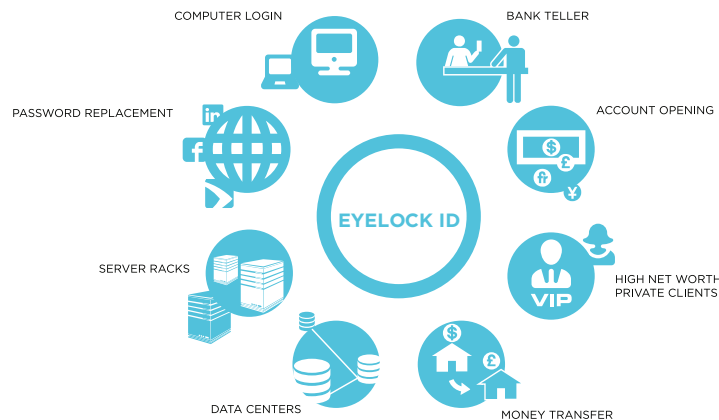

Fast easy set-up

PLUG IN

SET-UP

LINK YOUR ACCOUNTS

LOOK AT THE MIRROR

Consumer

Enterprise

Exclusively by
VOXX™
Electronics Corporation

*User is required to enter username and password during enrollment. myris submits encrypted username and password to login to computers, websites and apps.

**Consumer version only.

© 2014 EyeLock, Inc. | All Rights Reserved. | www.eyelock.com | 855.393.5625